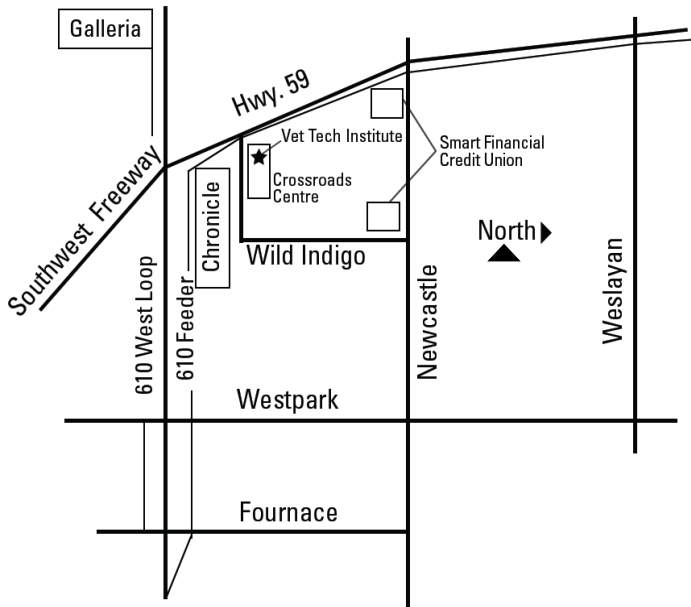

# CONVENIENT LOCATION

Vet Tech Institute of Houston is located in the Galleria area, just southeast of the intersection of the 610 loop and the Southwest Freeway. Free parking is available and the school is near Metro Route #9.