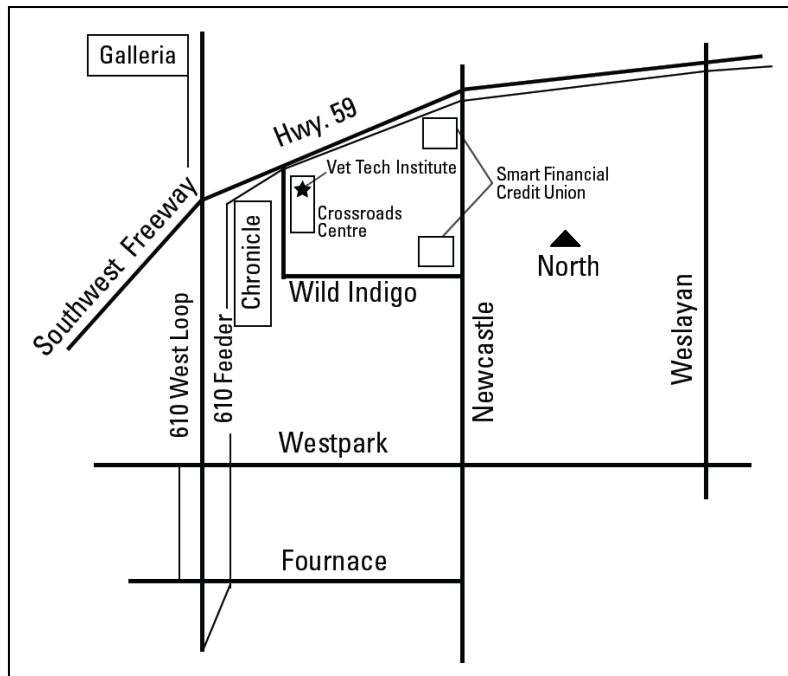

CONVENIENT LOCATION

Vet Tech Institute of Houston is located in the Galleria area, just Southeast of the intersection of the 610 loop and the Southwest Freeway. Free parking is available and the school is near Metro route #9.